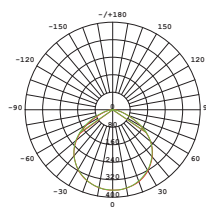

DIMENSION

PRODUCT

Name	LED Strip Light
Reference	EL-WPS-11W
Body color	Clear
Category	Indirect

LIGHTING INFORMATION

Light source	LED
Gross luminous flux	1100 Lm
Power	11 W
Colour temperature CCT	3000 / 4000 / 6500 K
Colour Rendering Index	CRI = 80
Light beam angle	110°
Number of LEDs	120
Chip Type	SMD2835
Dimming	Non Dimmable
Median useful Life	50,000 hours

OTHER DATA

Class III	
Max Length	5 mtrs
Diffuser	Clear
Ingress Protection	IP65
Dimension (mm)	L: 5000 mm W: 5mm
Main Voltage	24 / 12V DC
Frequency (Hz)	50/60Hz

PHOTOMETRIC DETAILS

180	111.41, 979.61lx	288.45mm
150	37.15, 32.48lx	371.40mm
120	15.45, 14.18lx	487.53mm
90	6.888, 8.14lx	643.36mm
60	4.472, 14.48lx	843.36mm
30	3.106, 10.49lx	1113.44mm
0	2.892, 7.94lx	1489.45mm
0	3.797, 3.79lx	2084.75mm
0	1.366, 4.37lx	2872.56mm
100	1.118, 3.76lx	3839.45mm